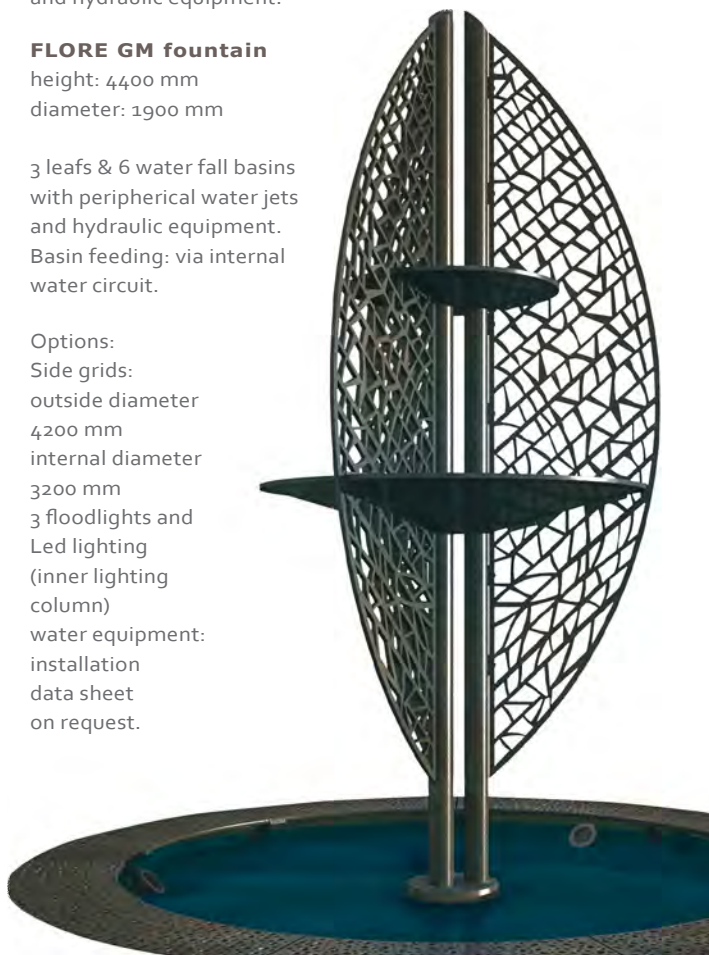

## WATER FOUNTAIN

"Sculptural fountain" picturing the air and veined architecture of a giant leaf.

height: 2460 mm  
diameter: 1250 mm

Metallized and painted finishing or Bronze are available.

### FLORE GM fountain

height: 4400 mm  
diameter: 1900 mm

3 leaves & 6 water fall basins with peripheral water jets and hydraulic equipment.  
Basin feeding: via internal water circuit.

Options:

Side grids:

outside diameter

4200 mm

internal diameter

3200 mm

3 floodlights and Led lighting (inner lighting column)

water equipment: installation data sheet on request.

ECLATEC

led verlichting

banken

*afvalbakken*

custom made producten

houten lichtmasten

stalen lichtmasten

*solar verlichting*

lichtzuilen

bandstand