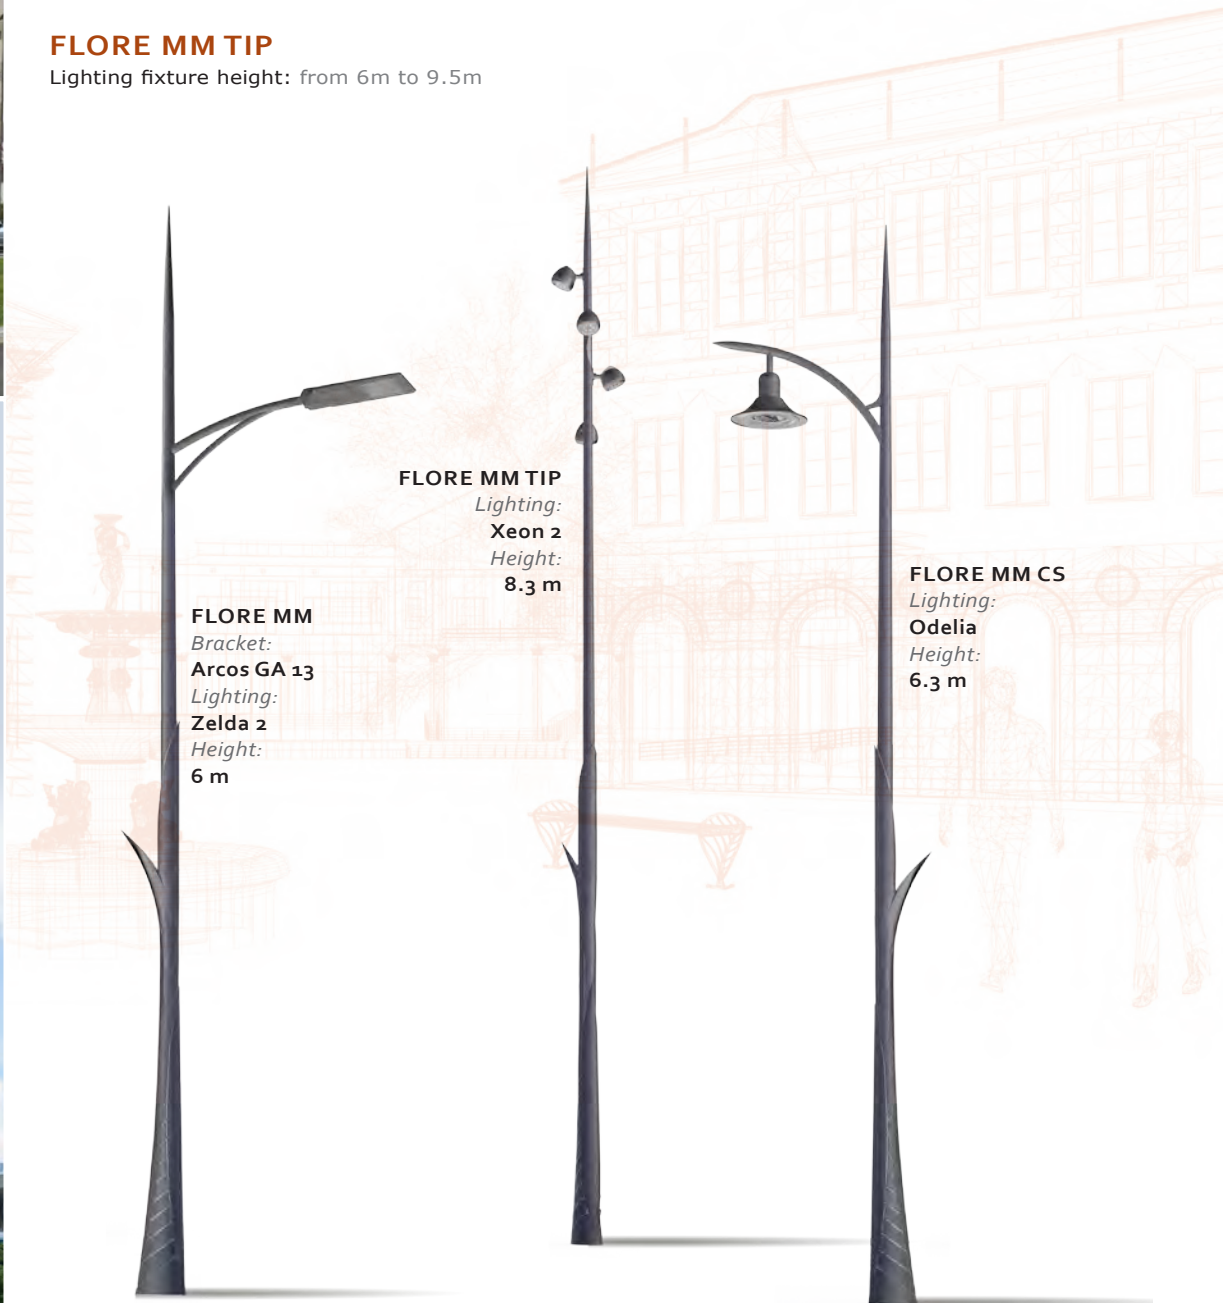

### FLORE MM ARCOS GA 13

Lighting fixture height: 6.3m, 7.3m and 8.3m.  
Bracket outreach: 0.7 and 1m.

### FLORE MM CS/CL

Lighting fixture height: 6.3m et 7.3m.  
Bracket outreach: 1m.

Options : Available side version Ø 60 mm with length 100 mm / Lighting point height +0.1m (Ref. FLORE MM CL).

### FLORE GM CS/CL

Lighting fixture height: 8.2 m.  
Bracket outreach: 1.2 m.

Options : Available side version Ø 60 mm with length 100 mm (Ref. FLORE GM CL).  
Surrounding sound system location possible in the bollard (Height 2.45m).  
Bracket could be used as Kakemono support (to be defined prior to order).

### FLORE MM TIP

Lighting fixture height: from 6m to 9.5m

**FLORE MM**  
Bracket:  
**Arcos GA 13**  
Lighting:  
**Zelda 2**  
Height:  
**6 m**

**FLORE MM TIP**  
Lighting:  
**Xeon 2**  
Height:  
**8.3 m**