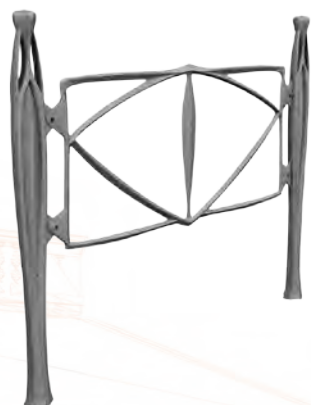

FIX BOLLARD

Painted cast iron.
Height : 225 mm.
Length : 490 mm.
Width : 360 mm.

POST VERSION FIX OR FUSE-REMOVABLE

Painted cast iron.
Height : 1000 mm.
Width : 95 mm.

FLORALE DISPLAY

Capacity 150 liters, water reserve.

Made of metallized and painted cast iron.
Galvanized and painted bin.
Option: stainless steel bin and tree stake.
Height: 570 mm.
Length: 1080 mm.
Width: 1040 mm.

FLORE URBAN FURNITURE

design : Françoise Persouyre

WATER FOUNTAIN

"Sculptural fountain" picturing the air and veined architecture of a giant leaf.

height: 2460 mm
diameter: 1250 mm

Metallized and painted finishing or Bronze are available.

FLORE PM fountain