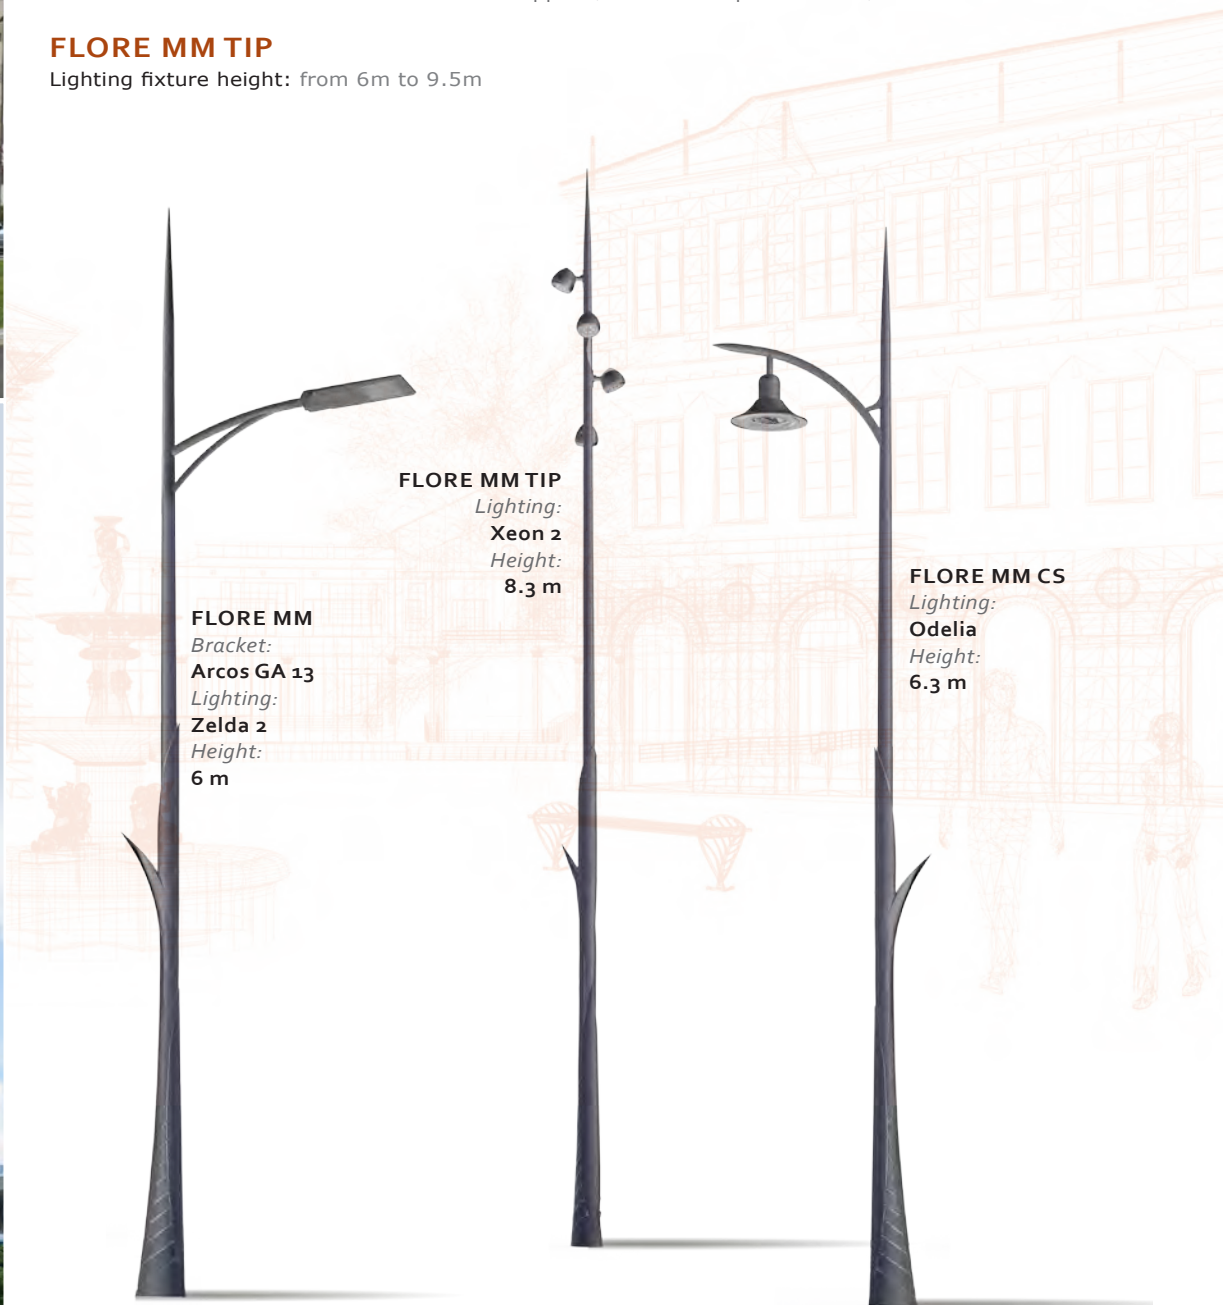

FLORE MM
Bracket:
Arcos GA 13
Lighting:
Zelda 2
Height:
6 m

FLORE MM TIP
Lighting:
Xeon 2
Height:
8.3 m

FLORE MM CS
Lighting:
Odelia
Height:
6.3 m