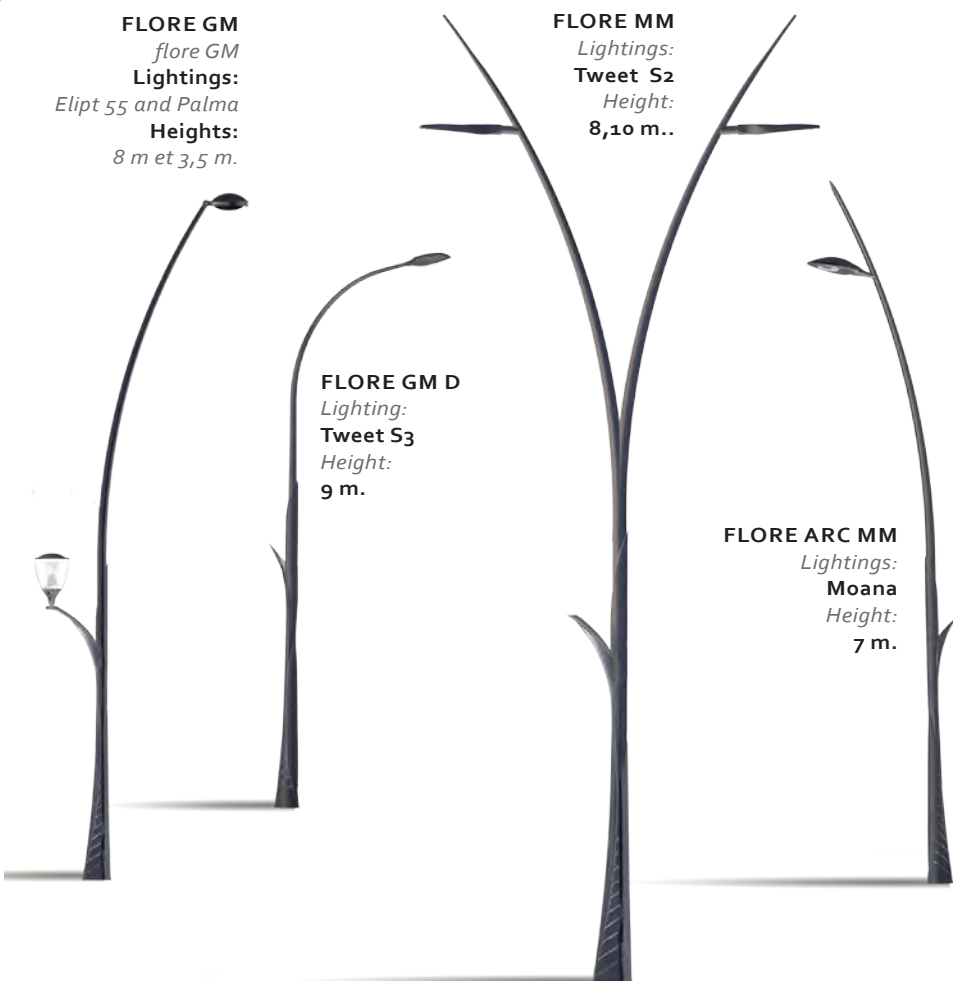

Lightings:

Tweet S2

Height:

8,10 m..

FLORE GM D

Lighting:

Tweet S3

Height:

9 m.

FLORE ARC MM

Lightings:

Moana

Height:

7 m.

FLORE LIGHTING

design : Françoise Persouyre

ROAD ATMOSPHERE

Candelabra made of one cast iron bollard base and one steel column.
Single-block round-conical steel bracket. 1 or 2 lights configuration.

FLORE MM ARCOS GA 13

Lighting fixture height: 6.3m, 7.3m and 8.3m.
Bracket outreach: 0.7 and 1m.

FLORE MM CS/CL

Lighting fixture height: 6.3m et 7.3m.
Bracket outreach: 1m.

Options : Available side version Ø 60 mm with length 100 mm / Lighting point height +0.1m (Ref. FLORE MM CL).

FLORE GM CS/CL

Lighting fixture height: 8.2 m.
Bracket outreach: 1.2 m.