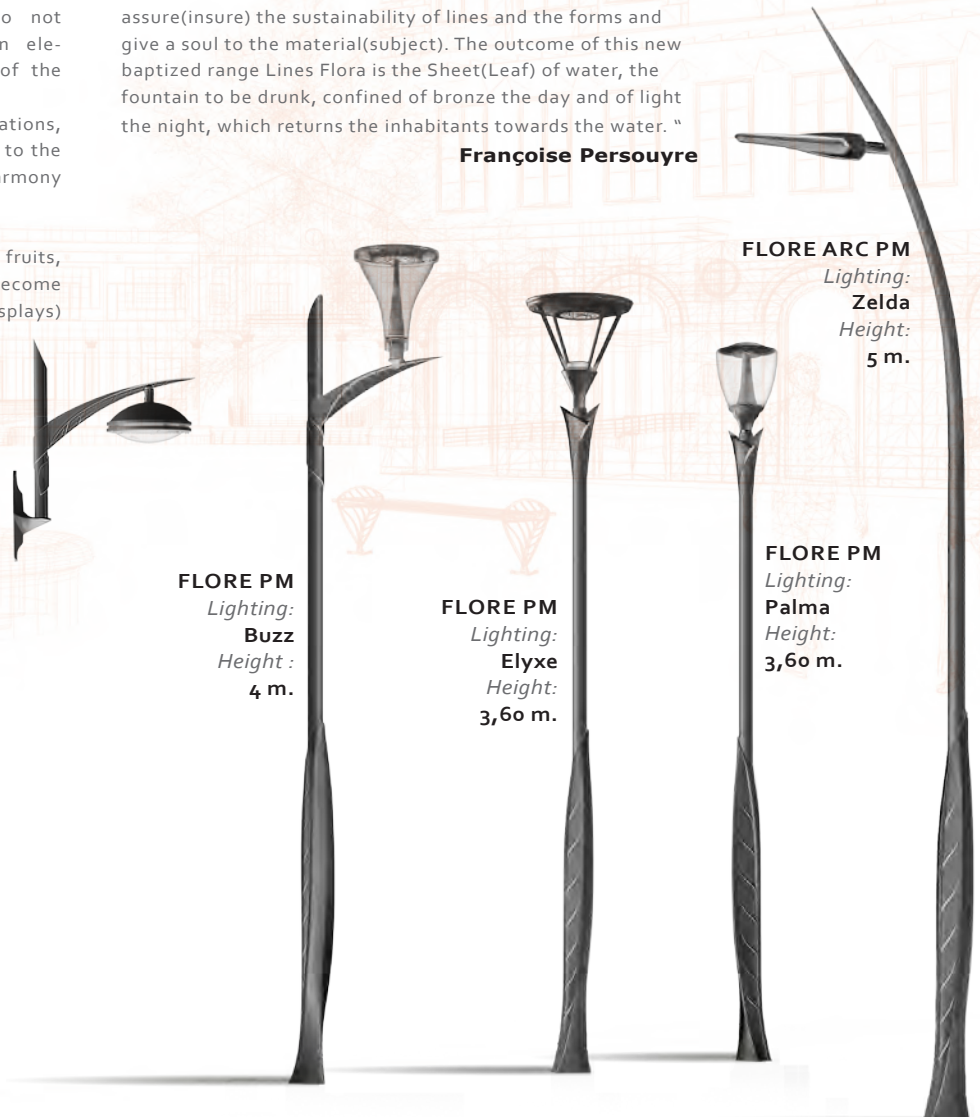

FLORE ARC PM

Candelabra made of one cast iron bollard base and one curved steel column.
Lighting fixture height: 4.30 m, 4.70 m et 5.10 m.
Option: special flange plate tilted 5°.

FLORE PM
Lighting:
Buzz
Height :
4 m.

FLORE PM
Lighting:
Elyxe
Height:
3,60 m.

FLORE ARC PM
Lighting:
Zelda
Height:
5 m.

FLORE PM
Lighting:
Palma
Height:
3,60 m.