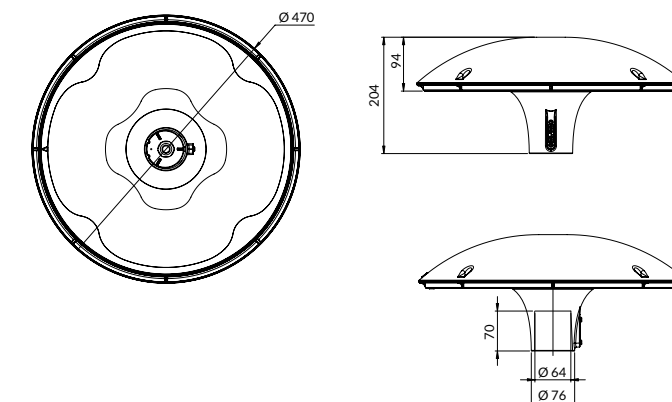

SPECIFICATIONS

RoHS ZDⁱ IP66 IK10

PRODUCT NAME	AXESS
HOUSING	Die-cast aluminium body with openwork shape
BOWL	Clear flat structured polycarbonate bowl
FINISH	Polyester powder coating, any colour available
SOURCES	BLS strips
COLOUR TEMPERATURE	Amber*, 2200 K, 2400 K, 2700 K, 3000K, 4000 K
OPTICAL	QUADRALENS
FLUX & POWER**	Up to 7610lm; 51W
ELECTRICAL CLASS	Class I or II
MOUNTING	Post top

MECHANICAL INTERFACES

ECLATEC

AXESS

Configuration

AXESS
Column height: 3.5m

Configuration

AXESS
Column Strium **CAPITAN**
Column height: 4m

Configuration

AXESS
Sublimated timber column
Column height: 3.5m